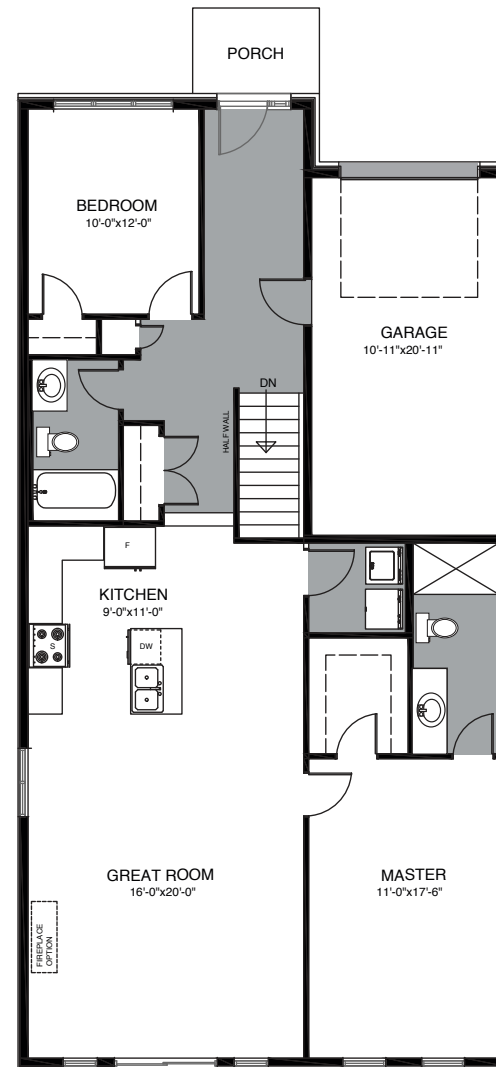

FRONT ELEVATION

HONEYSUCKLE

1310 SQ FT

2 Bedroom, 2 Bathroom

All illustrations are artist's concept. All plans and dimensions are approximate and subject to change without notice. Note that plans and room dimensions may vary according to elevation. E&O.E.

TALBOT
ON THE TRAIL

BASEMENT

GROUND FLOOR

HONEYSUCKLE 1310 SQ FT

2 Bedroom, 2 Bathroom

All illustrations are artist's concept. All plans and dimensions are approximate and subject to change without notice. Note that plans and room dimensions may vary according to elevation. E&O.E.