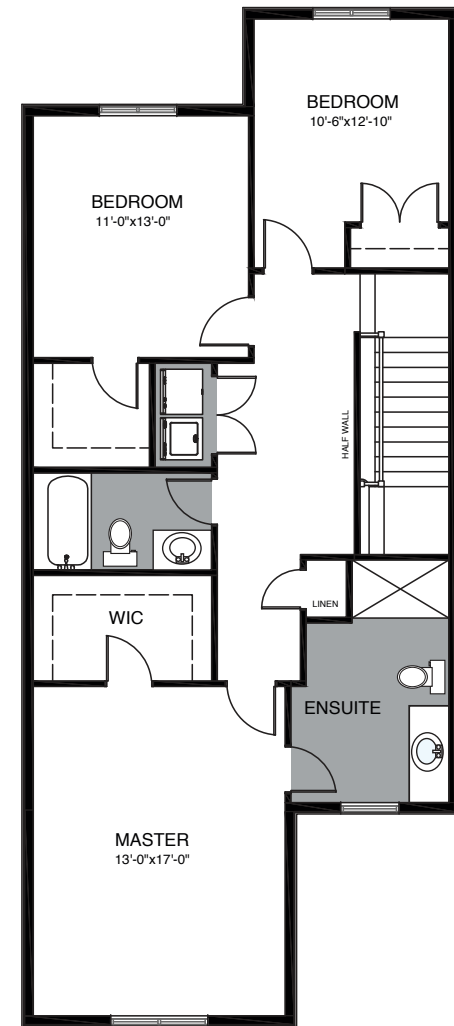

FRONT ELEVATION

GERANIUM 1840 SQ FT
3 Bedroom, 2.5 Bathroom

All illustrations are artist's concept. All plans and dimensions are approximate and subject to change without notice.
Note that plans and room dimensions may vary according to elevation. E&O.E.

TALBOT
ON THE TRAIL

BASEMENT

GROUND FLOOR

SECOND FLOOR

GERANIUM 1840 SQ FT
3 Bedroom, 2.5 Bathroom

All illustrations are artist's concept. All plans and dimensions are approximate and subject to change without notice. Note that plans and room dimensions may vary according to elevation. E&O.E.