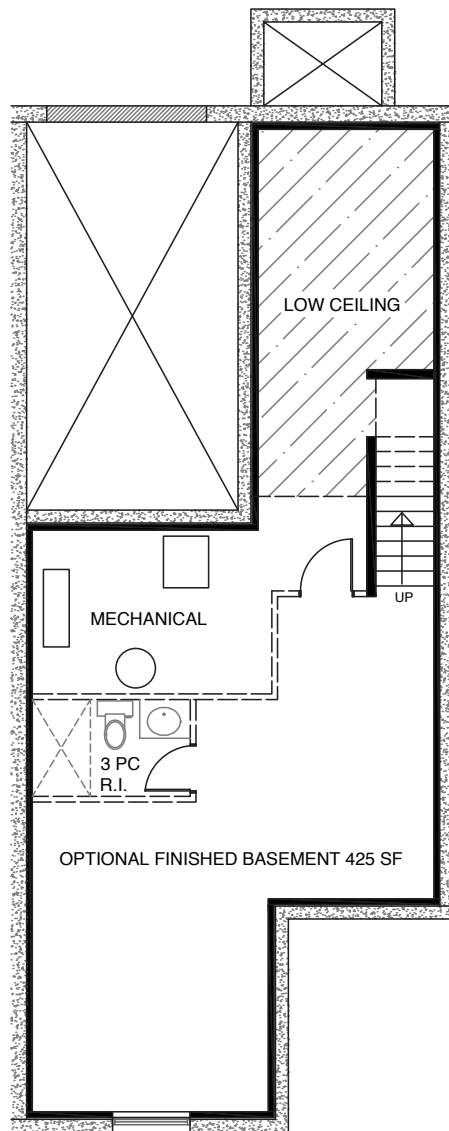

FRONT ELEVATION

GERANIUM 1840 SQ FT
3 Bedroom, 2.5 Bathroom

All illustrations are artist's concept. All plans and dimensions are approximate and subject to change without notice.
Note that plans and room dimensions may vary according to elevation. E&O.E.

TALBOT
ON THE TRAIL

BASEMENT

GROUND FLOOR

SECOND FLOOR

GERANIUM 1840 SQ FT
3 Bedroom, 2.5 Bathroom

All illustrations are artist's concept. All plans and dimensions are approximate and subject to change without notice. Note that plans and room dimensions may vary according to elevation. E&O.E.