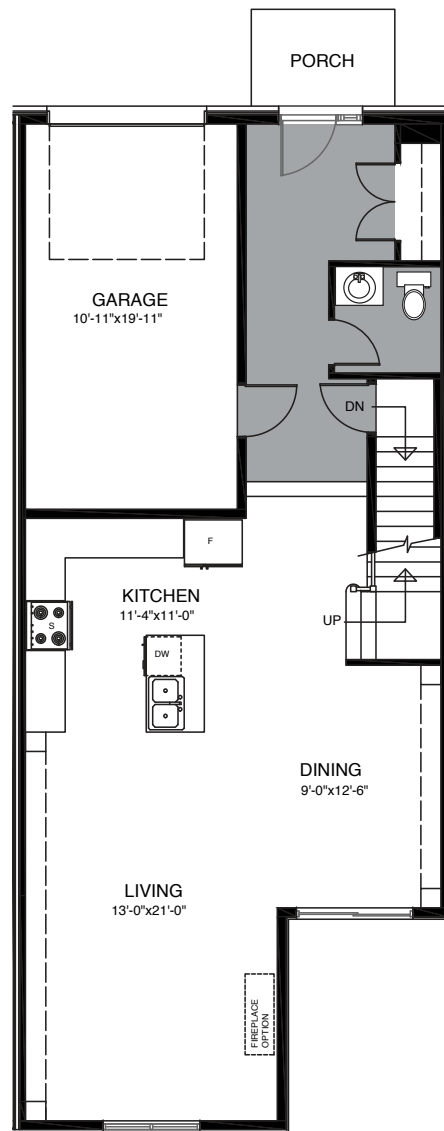

FRONT ELEVATION

GERANIUM 1840 SQ FT
3 Bedroom, 2.5 Bathroom

All illustrations are artist's concept. All plans and dimensions are approximate and subject to change without notice.
Note that plans and room dimensions may vary according to elevation. E&O.E.

TALBOT
ON THE TRAIL

BASEMENT

GROUND FLOOR

SECOND FLOOR

GERANIUM 1840 SQ FT
3 Bedroom, 2.5 Bathroom

All illustrations are artist's concept. All plans and dimensions are approximate and subject to change without notice. Note that plans and room dimensions may vary according to elevation. E&O.E.