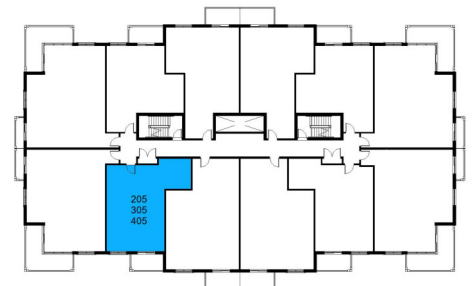

PORT PICTON

TAYLOR

1 BEDROOM + DEN

Units 205, 305, 405

756 sf

1 Bedroom + Den

1 Bathroom

All illustrations are artist's concepts. All plans and dimensions are approximated and subject to change without notice. Note that plans and room dimensions may vary according to elevation. E&O.E.