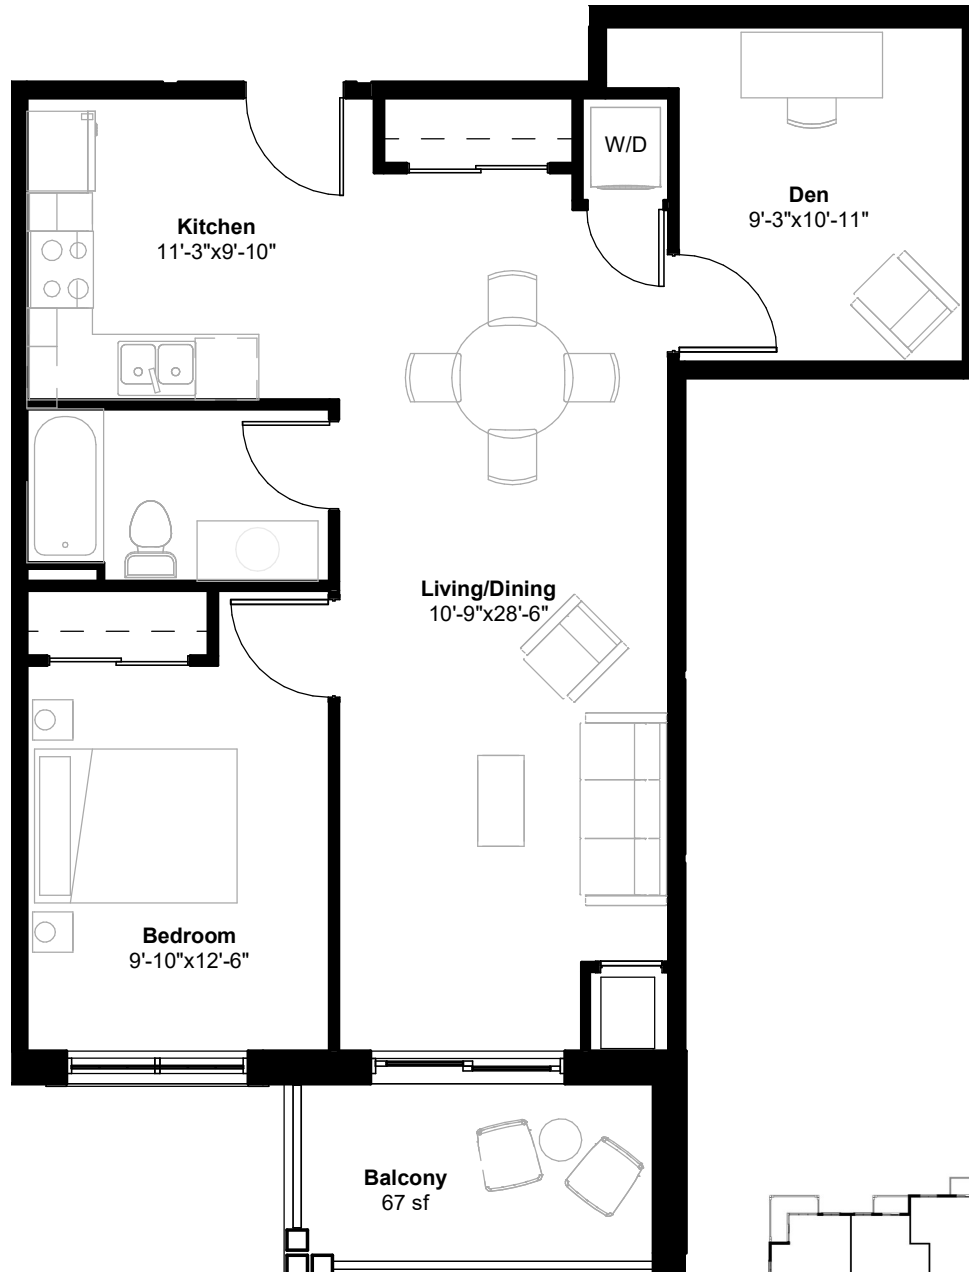

PORT PICTON

TAYLOR

1 BEDROOM + DEN

Units 205, 305, 405

756 sf

1 Bedroom + Den

1 Bathroom

All illustrations are artist's concepts. All plans and dimensions are approximated and subject to change without notice. Note that plans and room dimensions may vary according to elevation. E&O.E.