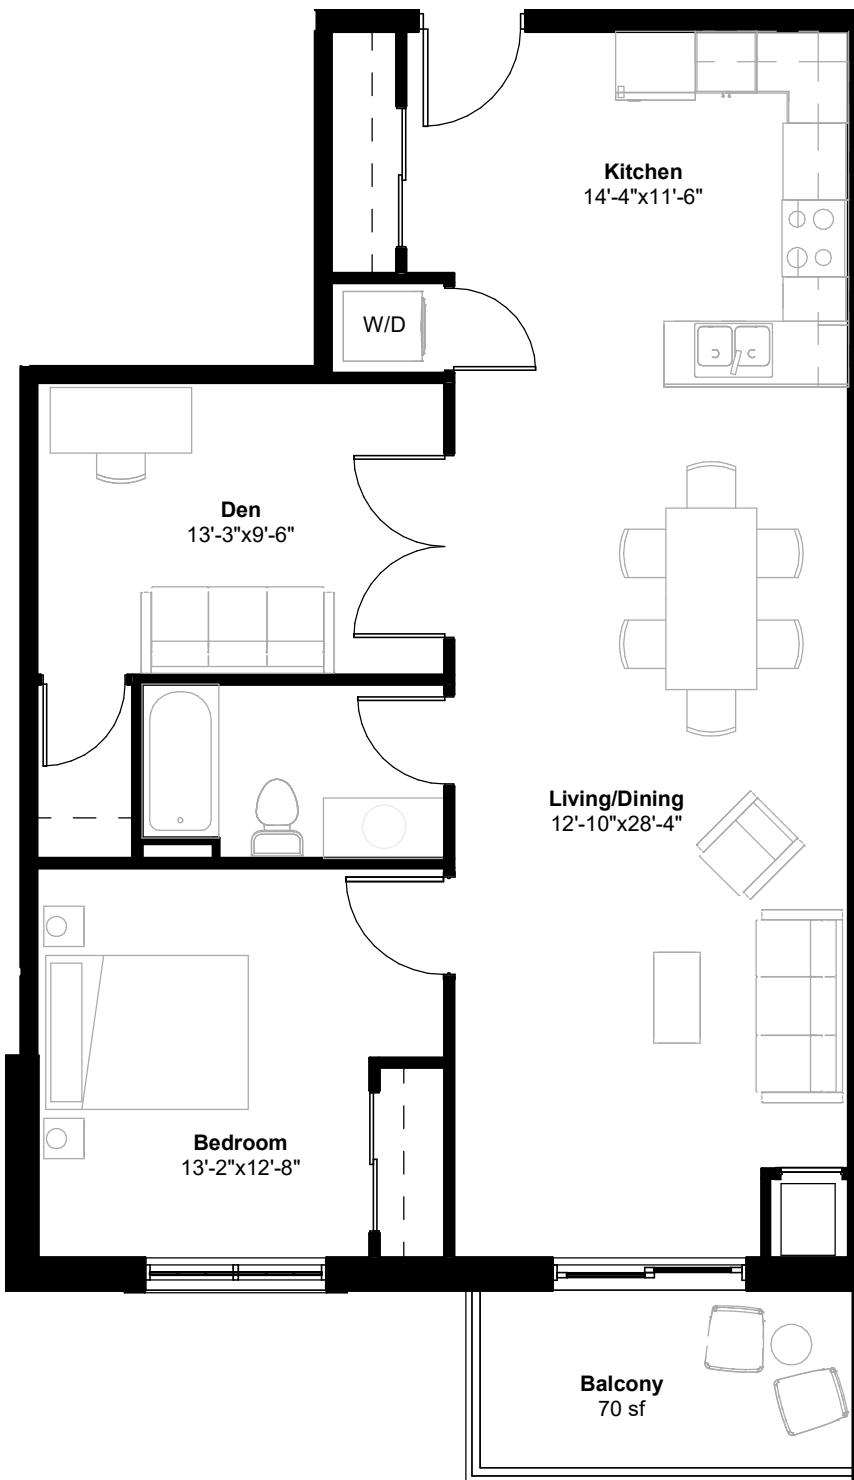

PORT PICTON

TAYLOR

1 BEDROOM + DEN

Unit 106, 206, 306,
406, 207, 307, 407

943 sf

1 Bedroom + Den
1 Bathroom

All illustrations are artist's concepts. All plans and dimensions are approximated and subject to change without notice. Note that plans and room dimensions may vary according to elevation. E&O.E.