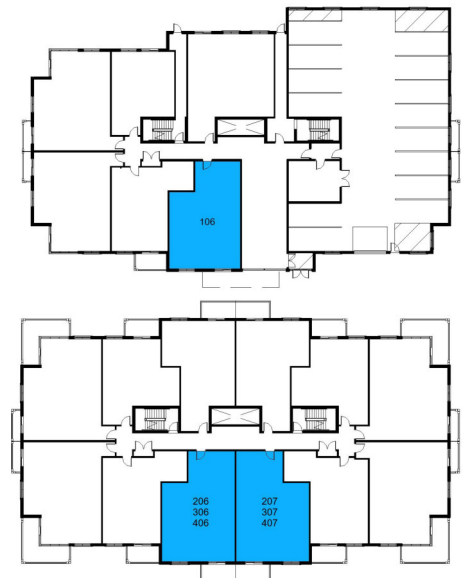

PORT PICTON

TAYLOR

1 BEDROOM + DEN

Unit 106, 206, 306,
406, 207, 307, 407

943 sf

1 Bedroom + Den
1 Bathroom

All illustrations are artist's concepts. All plans and dimensions are approximated and subject to change without notice. Note that plans and room dimensions may vary according to elevation. E&O.E.