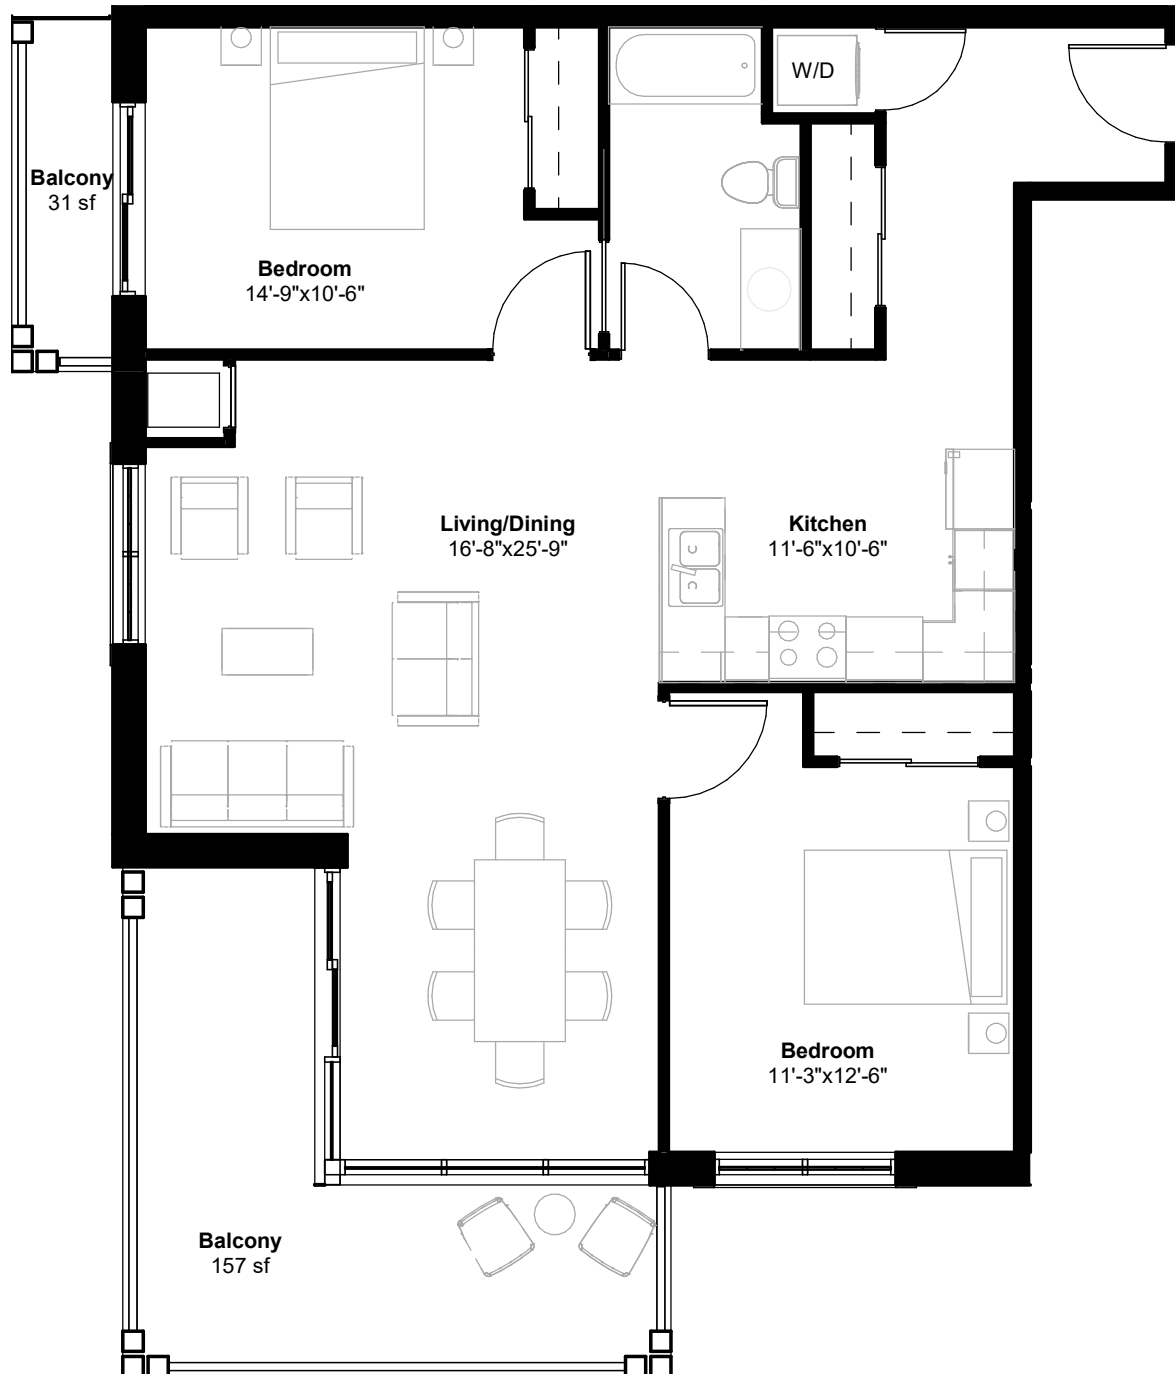

PORT PICTON

TAYLOR

2 BEDROOM

Unit 103, 203, 303,
403, 204, 304, 404,
310, 410

991 sf
2 Bedroom
1 Bathroom

All illustrations are artist's concepts. All plans and dimensions are approximated and subject to change without notice. Note that plans and room dimensions may vary according to elevation. E&O.E.