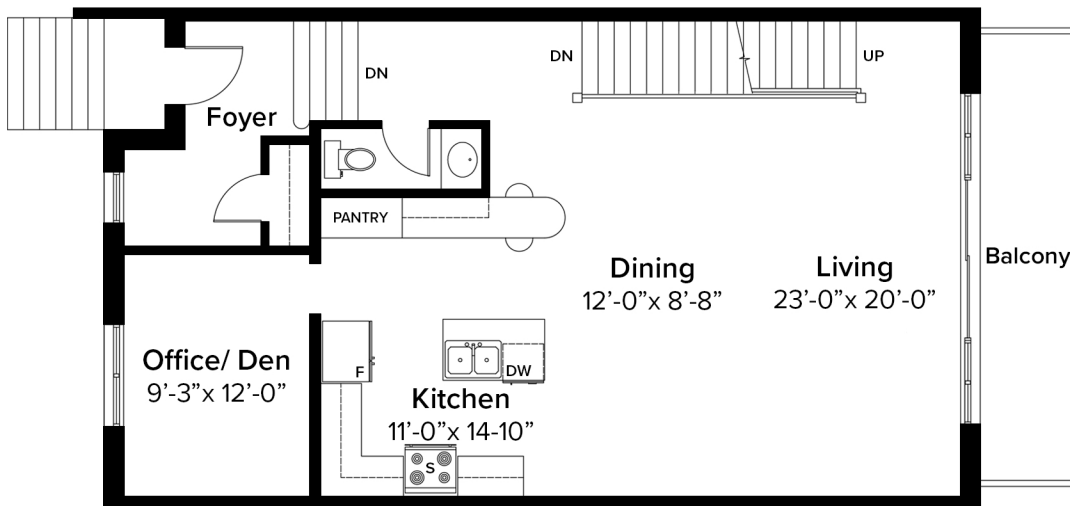

### BRIDGE TOWNS

2005 sf  
3 Bedroom  
2.5 Bathrooms

Basement

Ground Floor

Second Floor

ANCHOR
COVE
MARINER
COVE
COVE
MARINER
COVE
ANCHOR

All illustrations are artist's concepts. All plans and dimensions are approximated and subject to change without notice. Note that plans and room dimensions may vary according to elevation. E&O.E.