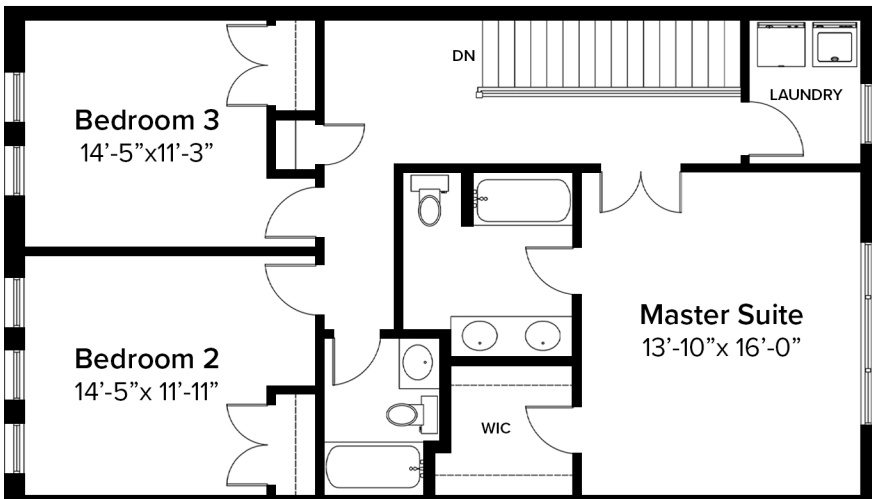

### BRIDGE TOWNS

2005 sf  
3 Bedroom  
2.5 Bathrooms

Basement

Ground Floor

Second Floor

ANCHOR
COVE
MARINER
COVE
COVE
MARINER
COVE
ANCHOR

All illustrations are artist's concepts. All plans and dimensions are approximated and subject to change without notice. Note that plans and room dimensions may vary according to elevation. E&O.E.