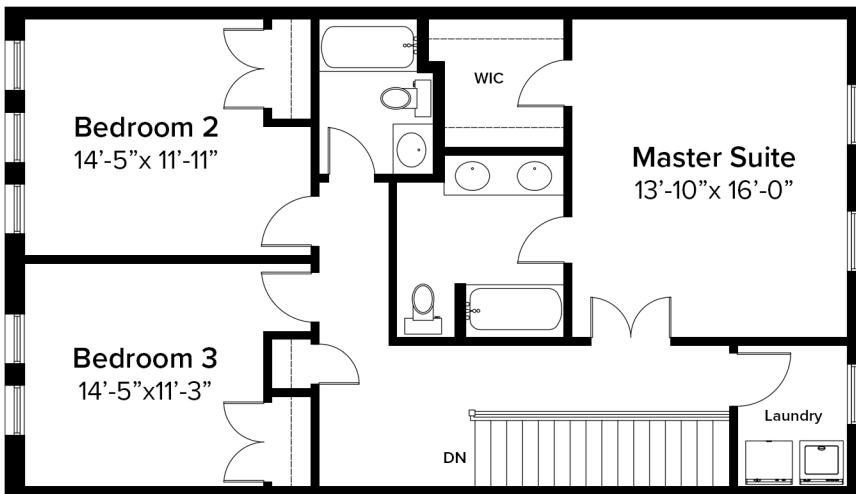

PORT PICTOU

COVE
BRIDGE TOWNS

2005 sf
3 Bedroom
2.5 Bathrooms

Basement

Ground Floor

Second Floor

ANCHOR
COVE
MARINER
COVE
COVE
MARINER
COVE
ANCHOR

All illustrations are artist's concepts. All plans and dimensions are approximated and subject to change without notice. Note that plans and room dimensions may vary according to elevation. E&O.E.