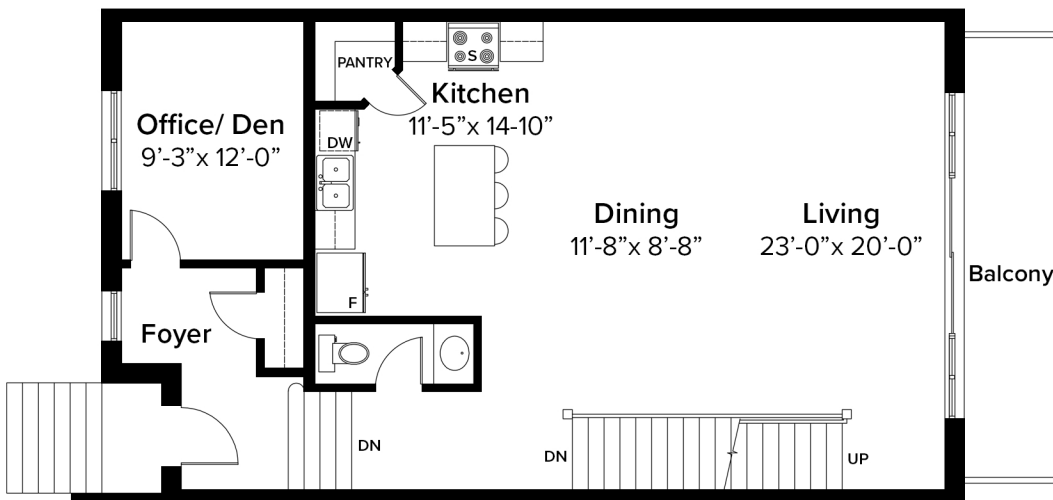

PORT PICTOU

COVE
BRIDGE TOWNS

2005 sf
3 Bedroom
2.5 Bathrooms

Basement

Ground Floor

Second Floor

ANCHOR
COVE
MARINER
COVE
COVE
MARINER
COVE
ANCHOR

All illustrations are artist's concepts. All plans and dimensions are approximated and subject to change without notice. Note that plans and room dimensions may vary according to elevation. E&O.E.