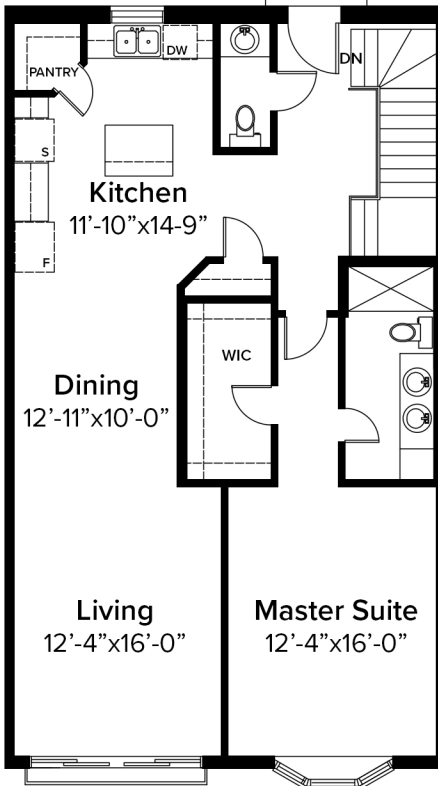

2257 sf
2 Bedroom + Den
2.5 Bathrooms

Lower Level

Ground Floor

Basement

All illustrations are artist's concepts. All plans and dimensions are approximated and subject to change without notice. Note that plans and room dimensions may vary according to elevation. E&O.E.