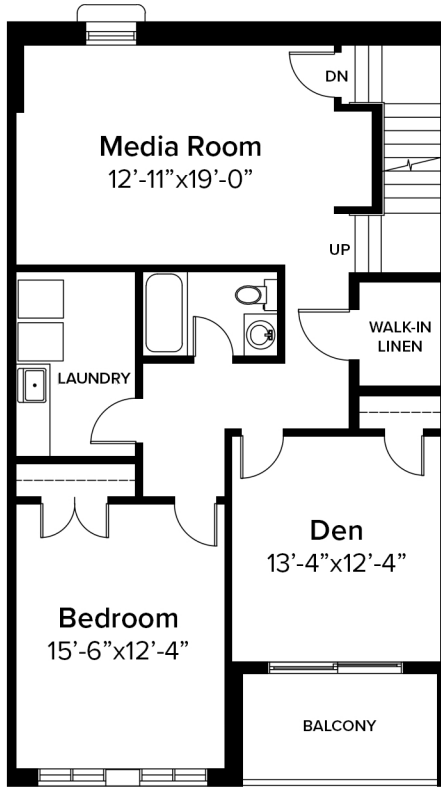

2257 sf
2 Bedroom + Den
2.5 Bathrooms

Lower Level

Ground Floor

Basement

All illustrations are artist's concepts. All plans and dimensions are approximated and subject to change without notice. Note that plans and room dimensions may vary according to elevation. E&O.E.