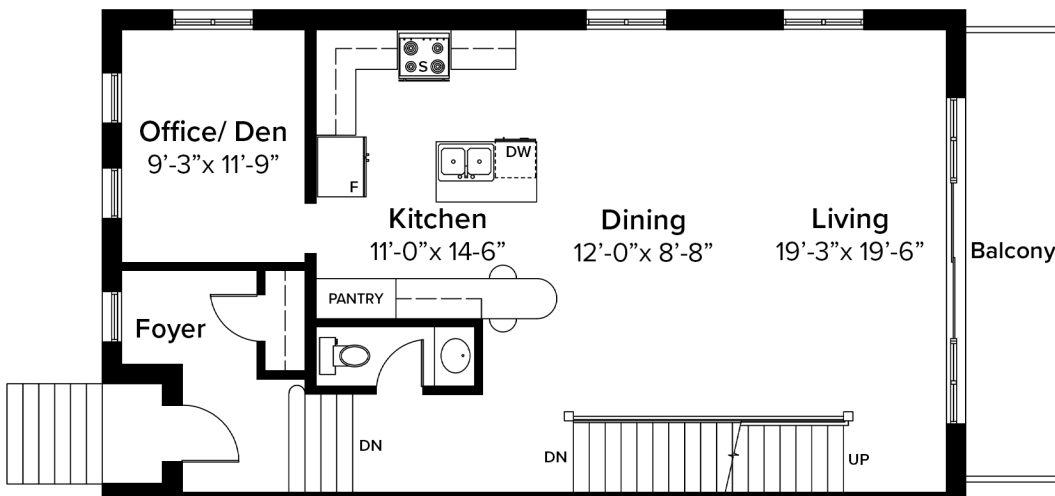

PORT PICTOU

ANCHOR BRIDGE TOWNS

1995 sf
3 Bedroom
2.5 Bathrooms

Basement

Ground Floor

Second Floor

ANCHOR
COVE
MARINER
COVE
COVE
MARINER
COVE
ANCHOR

All illustrations are artist's concepts. All plans and dimensions are approximated and subject to change without notice. Note that plans and room dimensions may vary according to elevation. E&O.E.